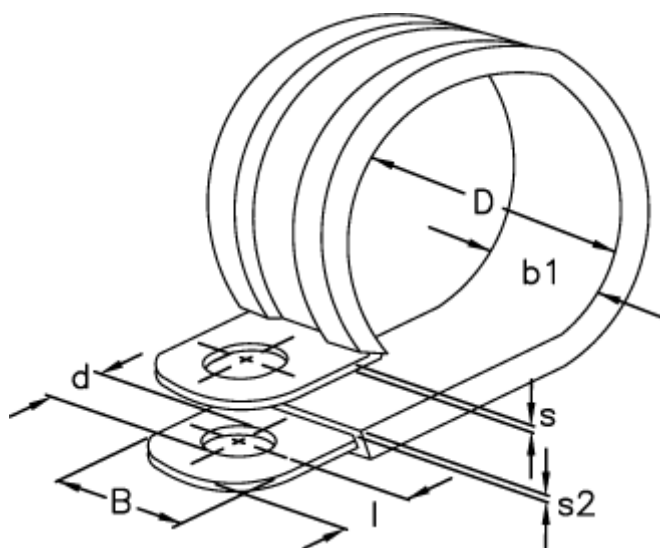

Article number: 029457112019

Description: Norma pipe retaining clip
RLGU 1. 19/12 W1

Measures

b1	= 15.0
d	= 6.4
Diameter D	= 19
l	= 6
s	= 0.8
s2	= 1.2
Width B	= 12